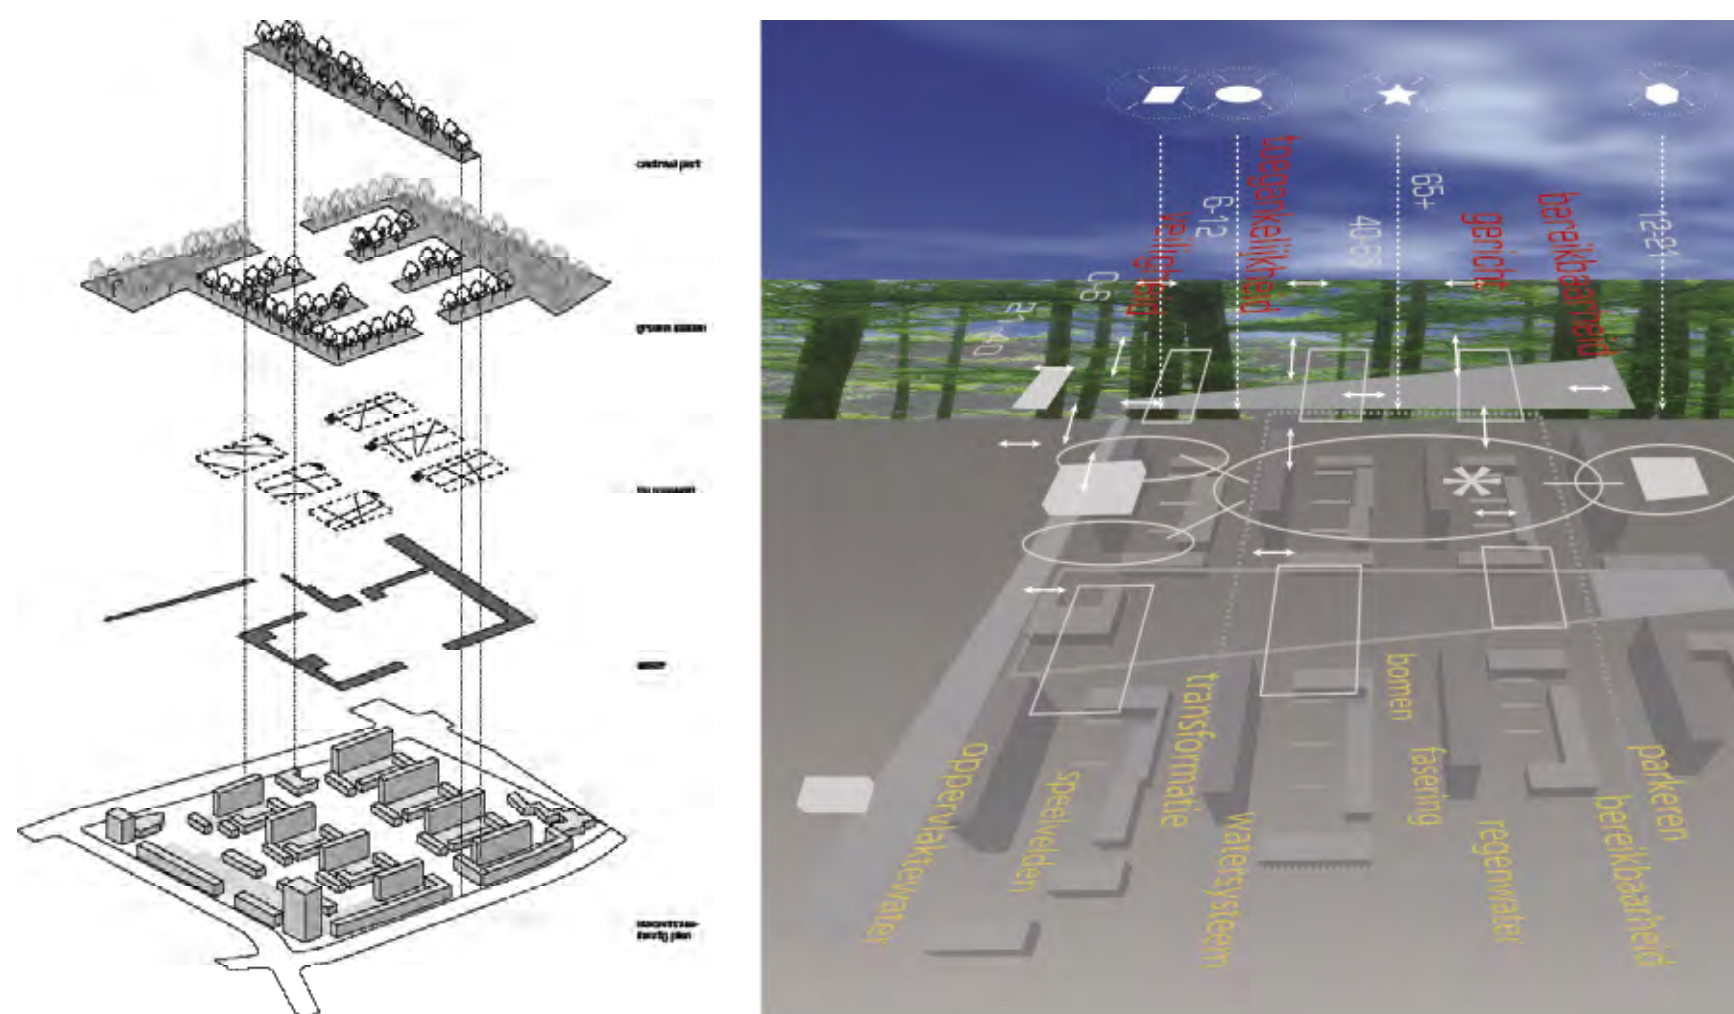

绿色空间

在代尔夫特 Poptahof 的旧区改造中，OKRA 完成了该区中心公园的设计，使之成为一个绿色空间，为这个多民族聚居区带来了无限的发展潜力。

BREAKING LINEAR PATTERN

The park is through a folded ground plane made into a curve in the Poptahof. The park breaks the linear pattern of the district. There is consistency in the park strip, while several using spots can appear. Through linking the network of the park and the district a large park area is created, so a logical way for a walk -"rondje Poptahof" with the dog is created.

打破线性模式

该公园位于 Poptahof 区，基地原来是一块折叠的平面，现通过规划设计，使之成为曲面。公园设计打破了该区的线性模式，在单调的长条上点缀了多个景观节点。并通过与该区的联系，形成了一大片公园区及网格似的散步道。

DIVERSITY

The park is focused on several core values: encounter, engagement, breadth and variety. The coexistence of different cultures must be experienced as a positive feature of Poptahof. This is reflected in the draft in a number of ingredients.

多样化设计

公园的设计强调四个关键词：交汇、融合、包容性和多样性。多种文化并存的状态成为 Poptahof 的优势，在设计中则表现为材料的多样化。

SPOTS AND THEMES

In the park are a number of areas situated, which need to be defined in the future. For these places the central focus point are engagement and encounter. The spots have a basic equipment of a crane and an electricity connection, a temporary seat edge and bottom shells. These places will get a final design based on residents' initiatives and thus involvement. There are also places to park users with recognizable themes such as a water laboratory (similar to the polder Poptahof), water playground, a market square at the mall, and a meeting point with the chestnuts.

节点与主题

公园里留有多区域，形成一个个景观节点，将在未来进一步完善。节点处设有起重机、电线接点、临时座边缘及底板。这些区域的设计将更多地遵从当地居民的意见和建议。另外，公园还设置了一系列的主题区，例如类似于 Poptahof 低地的水上实验室、水上运动场、购物广场和栗子林等，供人们聚会、休闲、娱乐。